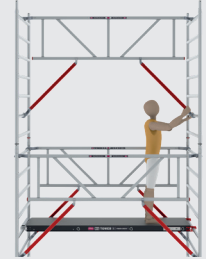

Safe-Quick® plaatsen

Stap 1

Stap 2

Stap 3

Stap 4

Stap 5

Type platform

RS TOWER 5 Fiber-Deck® of hout