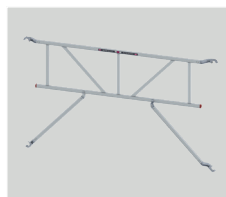

Safe-Quick® 2	KG	Art.nr
Safe-Quick® Guardrail 1.85 m RS4	7.10	360275
Safe-Quick® Guardrail 2.45 m RS4	8.50	360276